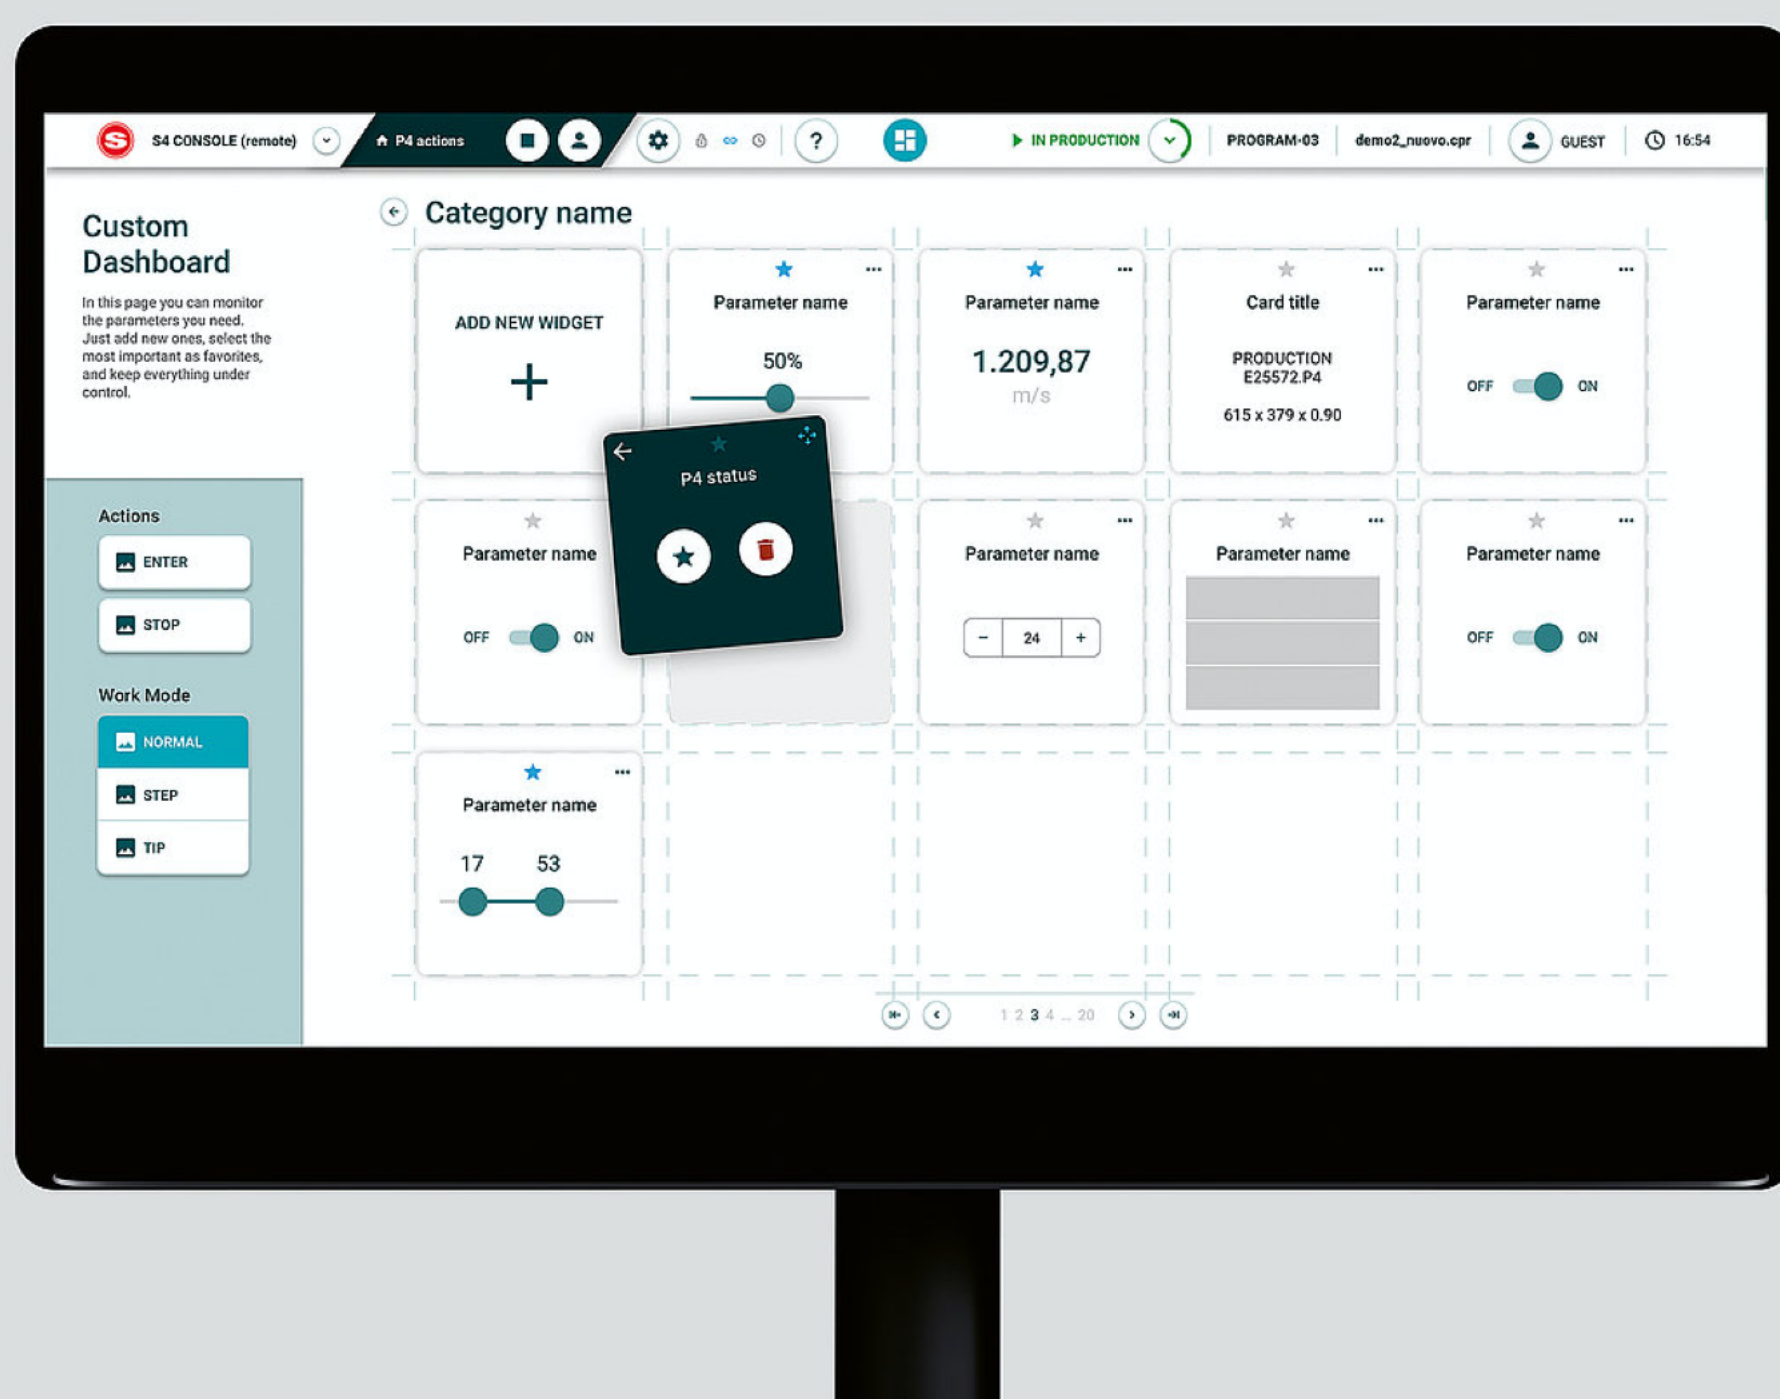

By starting the video, you agree that data, e.g. your IP address, will be sent to Vimeo. vimeo.com/privacy

Product Design
Brands & Communication
Design Concept
About Red Dot

Red Dot Network
Press
Contact
My Red Dot

Subscribe to newsletter

E-Mail

Sign up

Imprint
Privacy policy

Copyright
Red Dot 2020